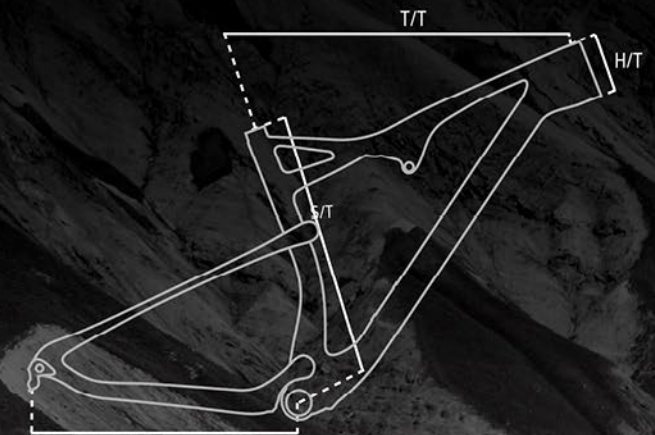

-  DEORE M6100 12v
-  SHIMANO MT 601 29"
-  DEORE MT 510 12v

-  S - 3206000915400121
- M - 3206000917400121
- L - 3206000919400121
-  S - 3206000915400221
- M - 3206000917400221
- L - 3206000919400221

**SKILL**

*cycles*  
**eleven**

The PSYCHO is a full suspension bike designed to handle any trail, any time. It's the ultimate trail bike suitable for marathons and multi-day stage races.

Sizes	T/T	C/S	S/T	H/T
<b>S</b>	565	435	414	90
<b>M</b>	600	435	447	95
<b>L</b>	630	435	485	105