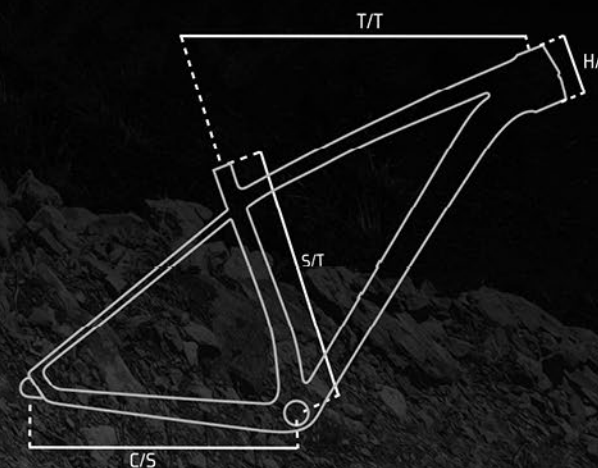

Sizes	T/T	C/S	S/T	H/T	
<b>L</b>	550	408	510	140	

700cc  
WHEEL  
SIZE

CARBON  
FRAME

RACING  
CARBON  
FRAME

INTEGRATED  
CABLE ROUTING

-  Carbon 700" 540mm
-  Carbon 700" DISC
-  SHIMANO ULTEGRA DI2
-  SHIMANO ULTEGRA DI2

-  SHIMANO ULTEGRA DI2 11v ss
-  SHIMANO RS-170 12mm
-  SHIMANO ULTEGRA 34/50T

 3206000854030121

ASPHALT  
**AERO**

The Skill are designed for maximum efficiency and minimal weight. These bikes have modest amounts of front are the lightest in their class.